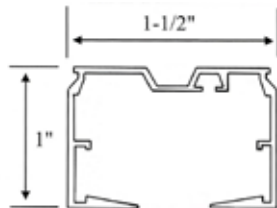

### Size Standards

- Dimensions
  - Maximum width: 191"
  - Minimum width: 10"

### Finished Dimensions

- Inside Mount (IB):
  - Width: -1/8"
  - Height: -3/16"
- Outside Mount (OB):
  - Width: Ordered Width
  - Height: Ordered Height
- Light Gaps
  - Inside Mount (IB)
    - Control Side: 1/4"