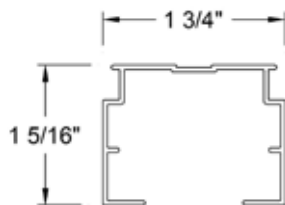

### Size Standards

- Dimensions
  - Maximum width: 191"
  - Minimum width: 10"

### Finished Dimensions

- Inside Mount (IB):
  - Width: -1/8"
  - Height: -3/16"
- Outside Mount (OB):
  - Width: Ordered Width
  - Height: Ordered Height
- Light Gaps
  - Inside Mount (IB)
    - ♦ Control Side: 1/4"