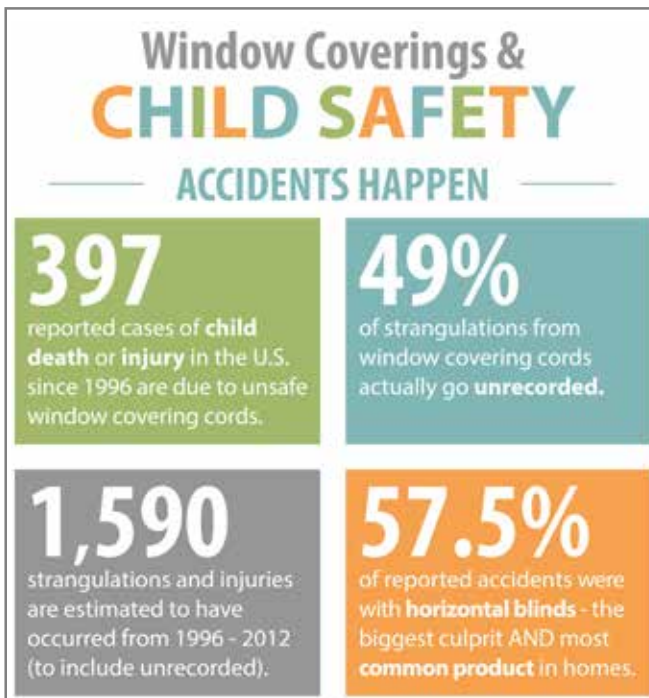

## CHILD SAFETY

It's your first priority, but child and pet safety is often the last thing you think about when choosing window coverings. Did you know that the most common window products in homes are not child safe? Those horizontal blinds that were there when you moved in are a potential strangulation hazard for your little ones. As our infographic shows, accidents still happen with those long cords.

### BEST FOR KIDS™ CERTIFICATION PROGRAM

The Best for Kids™ certification label makes it easy for parents and caregivers to identify products that are best suited for their home.

To become certified, Lafayette Interior Fashions must meet the specified program criteria and submit their window covering products to a designated third party testing laboratory. To pass the tests, the products: