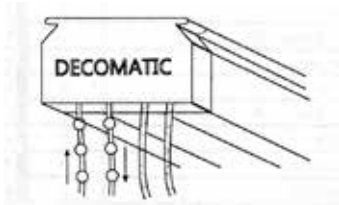

Product Information

Discoveries® Vertical Blinds - Decomatic® Headrail Systems

Product Features - Decomatic Headrail

- Fits rectangular window or door openings
- **One Way or Split Draw Operation (Right control standard)**
- Nickel-plated Steel chain operating system
- Anodized Aluminum Track
- Smooth and quiet traversing
- Replaceable vane carriers for easy onsite repair
- Automatic Clutch protected vane alignment

Product Features - One-Wand Headrail

- Eliminates risk of strangulation from exposed cords
- Anodized Aluminum Track
- Wand operation for smooth and quiet traversing
- Replaceable vane carriers for easy on site repair
- Automatic Clutch protected vane alignment
- **One-way draw only**
- Wand size will be 2/3 of the blind length standard.