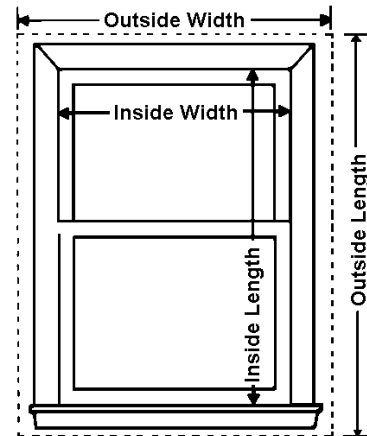

General Advisories

Please examine all merchandise and packages for accuracy and make sure all parts, brackets, etc. are included **before** sending them to be installed. While we constantly strive to make sure each order is exact and complete, we do occasionally make mistakes, and **we cannot be responsible for trip charges or reinstallation charges. Repairs or remakes must be requested within 30 days of invoice date.**