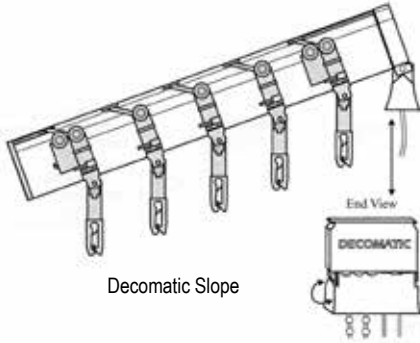

Product Information

Discoveries® Vertical Blinds - Specialty Applications and Valances

Product Features - Angle Windows

- Decomatic® Slope
  - Available for sloping, cathedral-type windows
  - Most blinds will be TILT ONLY
  - Available in Anodized
  - One-Way (must stack to high side)
  - Chain operating system only

Decomatic Slope

Size Standards

- Maximum Angle: 55 degrees
- Maximum Width: 240"
- Minimum Width: 10"
- Maximum Blind Weight: 45 lbs.

Ordering Notes

- Exact dimensions required!
  - Slope Track Width
  - Bottom Width
  - Low-Side Height
  - High-Side Height
- Specify Control Side
- Traversing capability depends on overall specifications.
- If blinds both tilt and traverse, controls must be on same side
- To price: Add vertical blind price (use slope width of track and longest vane length) to Slope/Angle Track Surcharge.
- Exclusion: Wand Draw